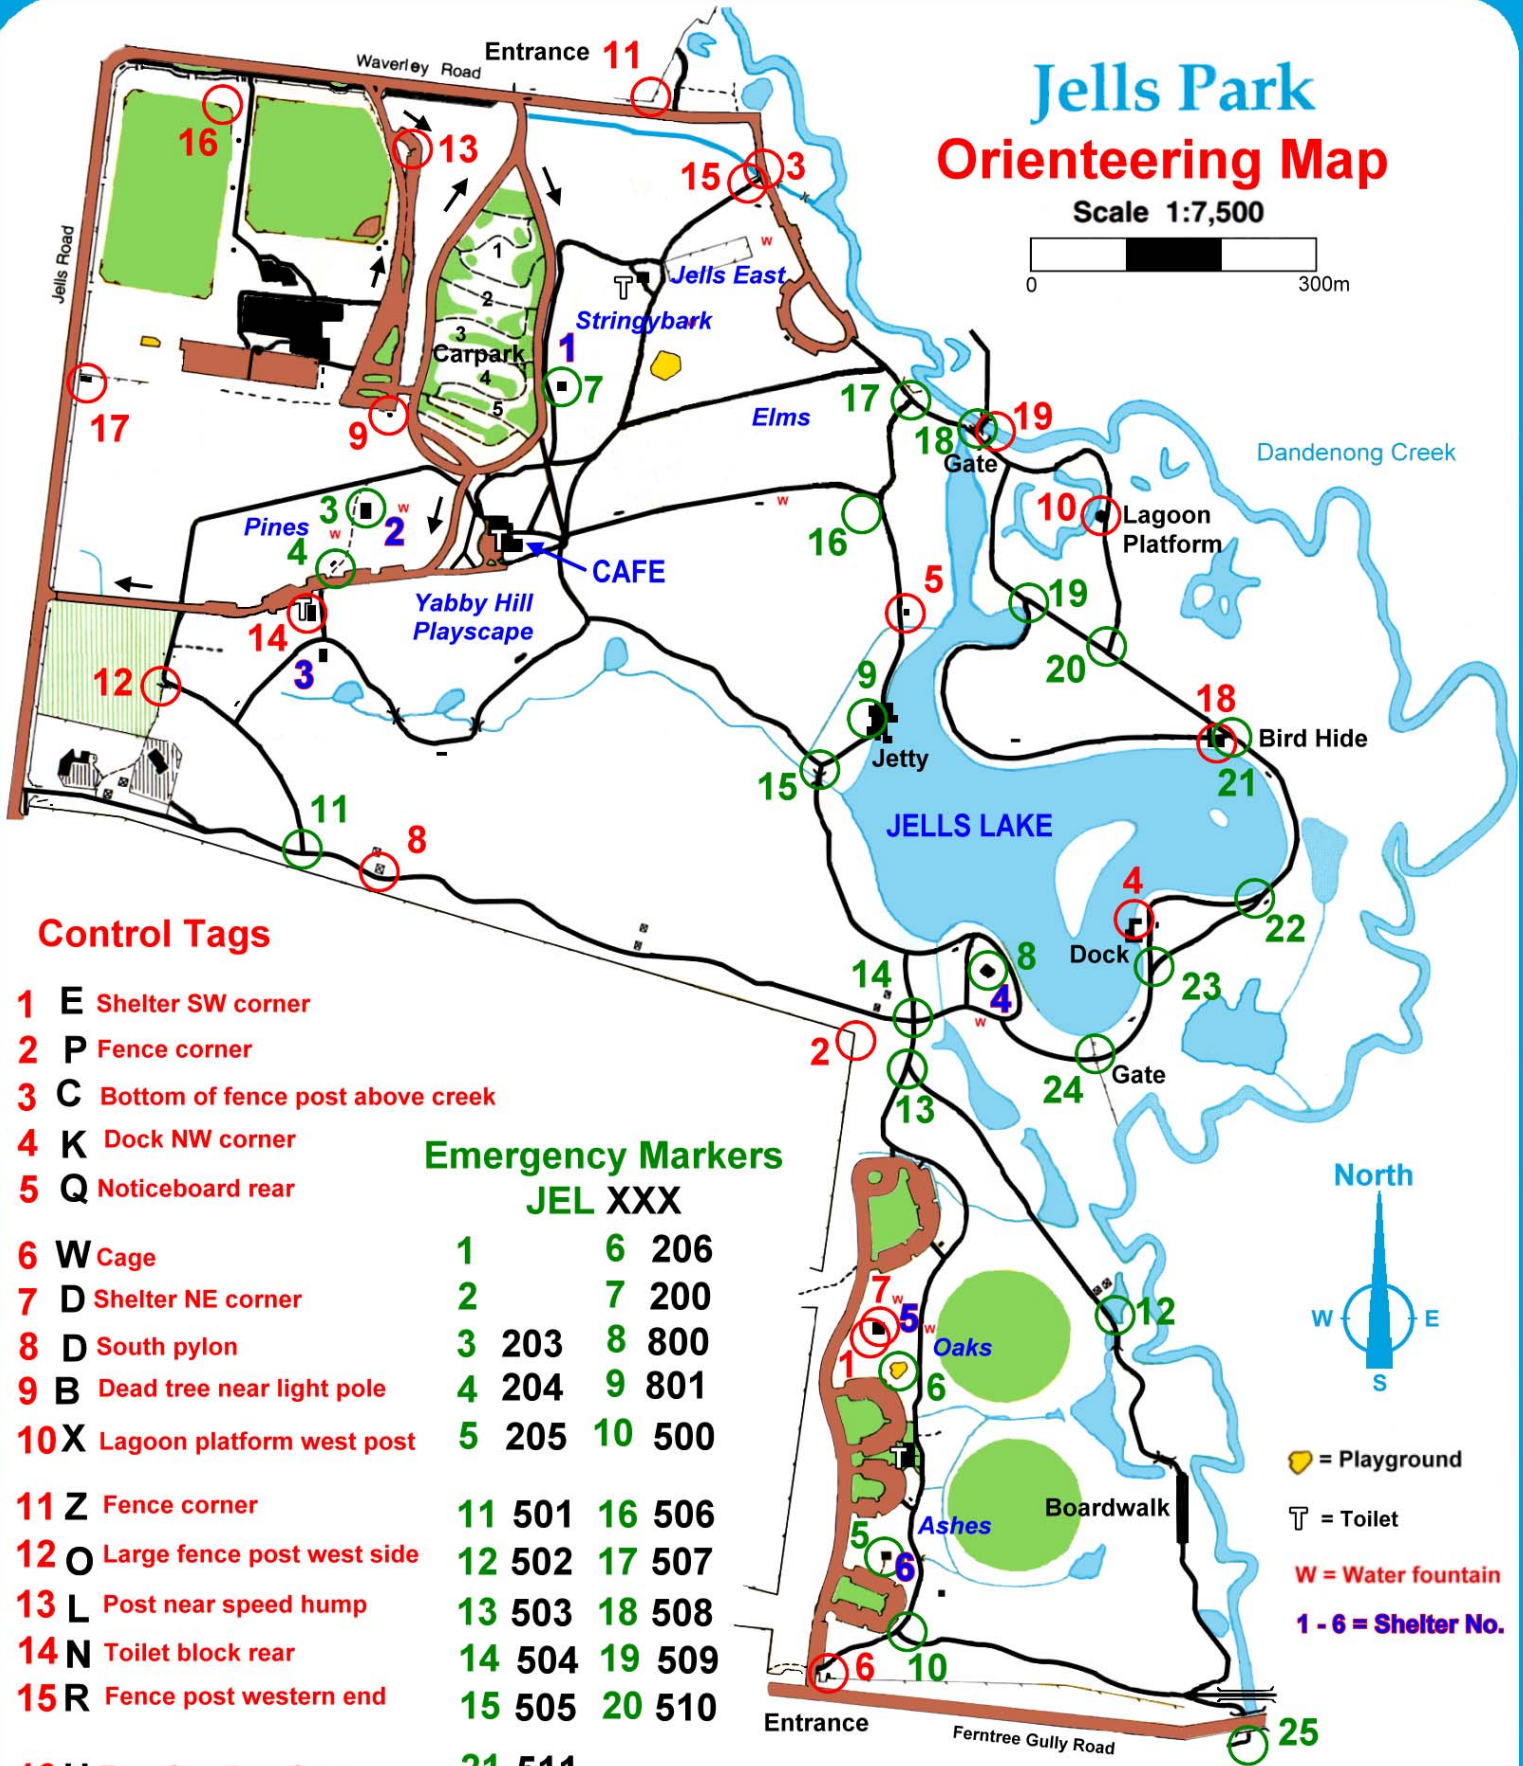

# Jells Park Orienteering Map

Scale 1:7,500

## Control Tags

- 1 E Shelter SW corner
- 2 P Fence corner
- 3 C Bottom of fence post above creek
- 4 K Dock NW corner
- 5 Q Noticeboard rear
- 6 W Cage
- 7 D Shelter NE corner
- 8 D South pylon
- 9 B Dead tree near light pole
- 10 X Lagoon platform west post
- 11 Z Fence corner
- 12 O Large fence post west side
- 13 L Post near speed hump
- 14 N Toilet block rear
- 15 R Fence post western end
- 16 H Top of northern fence
- 17 F Cage
- 18 M Bird hide inside
- 19 A Bridge SE side

## Emergency Markers JEL XXX

1	6	206
2	7	200
3	203	8 800
4	204	9 801
5	205	10 500
11	501	16 506
12	502	17 507
13	503	18 508
14	504	19 509
15	505	20 510
21	511	
22	512	
23	513	
24	514	
25	COR	500

North

= Playground

= Toilet

**W** = Water fountain

**1 - 6** = Shelter No.

Emergency Marker

Vertical or Horizontal

Control Tag

Single letters only

**Knox  
SOW**